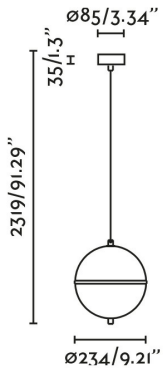

Mounting	Ceiling
Voltage (V)	100V-240V
Hertz	50/60Hz
Class	II
IP	20
Power (W)	15
Light source	E27 LED
Light source included	No
Bulb format	G45
Number of lamp holders	1
Light orientation	DIRECTA
Cable length	2000 mm
Structure material	Steel
Shade material	PMMA
Structure finish	Satin Black
Shade finish	Gloss White