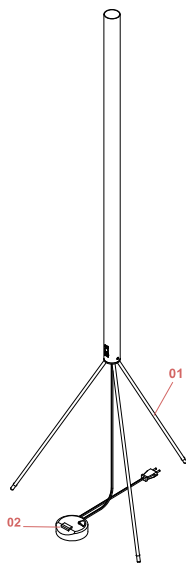

## Luminator

Designed by Achille and Pier Giacomo Castiglioni, 1954

Floor lamp providing indirect light. Bulb with reflector. Iron stem with painted finish. Painted galvanized metal legs.

Are you a professional and your project needs consulting and support?

### Technical Drawings

2D [↓ ZIP](#)

3D [↓ ZIP](#)

IK  
00

## Notes

Dimmable Switch included

---

## Spare Parts

- 01. Leg with Ring for Luminator Black RF3770231
- 02. Led rondo' dimmer 220/240v 40-250w 4-100w RF28045

RF3770231

Leg with Ring for Luminator Black

RF28045

Led rondo' dimmer 220/240v 40-250w 4-100w