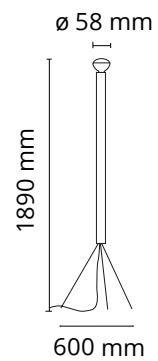

## Luminator

Designed by Achille and Pier Giacomo Castiglioni, 1954

Floor lamp providing indirect light. Bulb with reflector. Iron stem with painted finish. Painted galvanized metal legs.

Are you a professional and your project needs consulting and support?

### Physical

Colour	Red
Length (mm)	500
Cord colour	Black
Cord length (mm)	2800
Net weight (kg)	3.7
Package height (mm)	120
Package width (mm)	1515
Package length (mm)	140
Package volume (m3)	0.03
IP internal	20