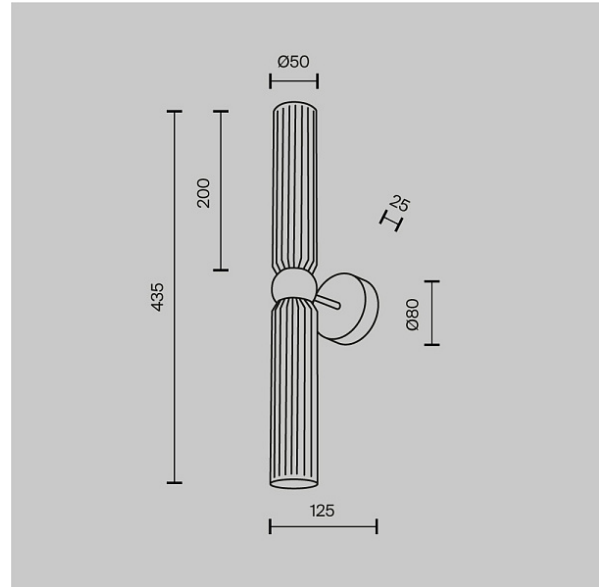

Wall luminaire (Sconce) Antic G9x2 28W

Series: Antic Article: MOD302WL-02GR1

Article	MOD302WL-02GR1
Brand	Maytoni
Collection	Modern
Series	Antic
Product type	Wall luminaire (Sconce)
Fitting color	Gold
Fitting material	Metal
Light source	G9
Number of lamps	2
IP protection	IP 20
Dimmable	No
Height	435 mm
Width	80 mm
Length	125 mm
Voltage	50Hz AC 220-240 V
Diameter	50 mm
Protection level	Class1
Warranty	2 years
Power	28 W
Volume	0.0081 m ³
Mounting hole depth	125 mm
Mounting Hole Width	80 mm
Base diameter	80
Fireproof	No
Packing length	200 mm

Net	0.6 kg
-----	--------

Gross	1.1 kg
-------	--------
