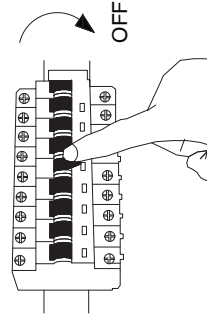

NOVA LUCE

9824076, 9824077

1

Turn off the general switch

2. Drill holes & apply plastic anchors
3. Tie up screws to fix it in place
4. Connect the wires
5. Fix luminaire into place by tying up screws
6. Assemble the pieces, as shown above
7. Insert bulb by rotate