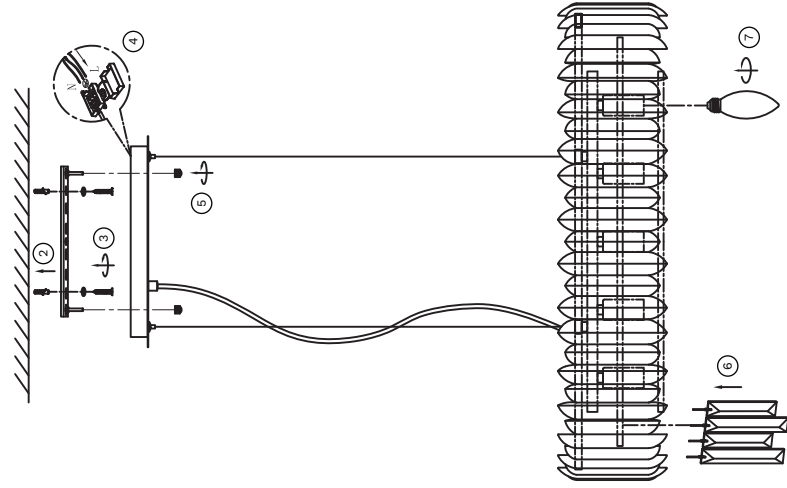

NOVA LUCE

9824076, 9824077

1

Turn off the general switch

2. Drill holes & apply plastic anchors
3. Tie up screws to fix it in place
4. Connect the wires
5. Fix luminaire into place by tying up screws
6. Assemble the pieces, as shown above
7. Insert bulb by rotate

8

Turn on the general switch