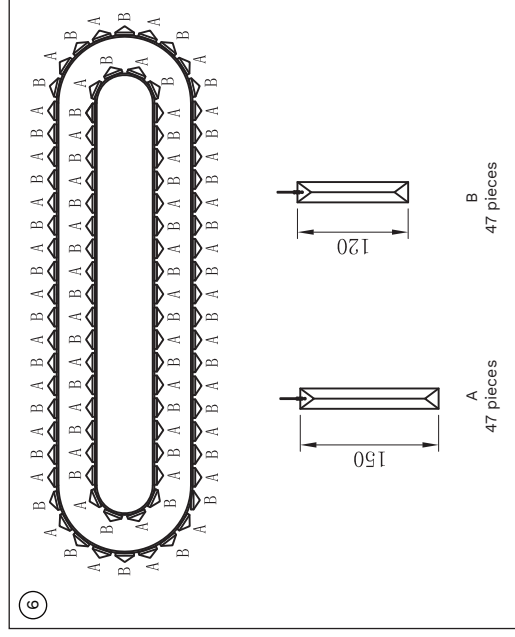

NOVA LUCE

9824076, 9824077

1

Turn off the general switch

2. Drill holes & apply plastic anchors
3. Tie up screws to fix it in place
4. Connect the wires
5. Fix luminaire into place by tying up screws
6. Assemble the pieces, as shown above
7. Insert bulb by rotate