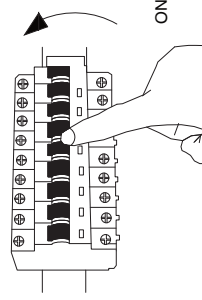

2. Drill holes & apply plastic anchors
3. Tie up screws to fix it in place
4. Connect the wires
5. Fix luminaire into place by tying up screws
6. Assemble the pieces, as shown above
7. Insert bulb by rotate

8

Turn on the general switch