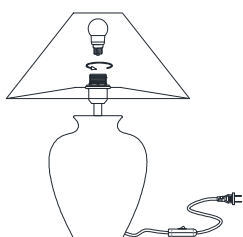

NOVA LUCE

9620179

1

Fix the lamp shade on the metal ring

2

Assemble parts by rotating

3

Apply the bulb by rotate

4

Plug in the power supply to turn the light on/of by pressing the button