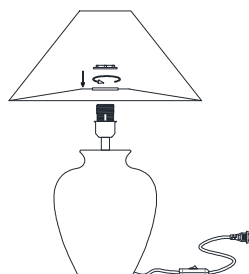

NOVA LUCE

9620179

1

Fix the lamp shade on the metal ring

2

Assemble parts by rotating

3

Apply the bulb by rotate

4

Plug in the power supply to turn the light on/of by pressing the button