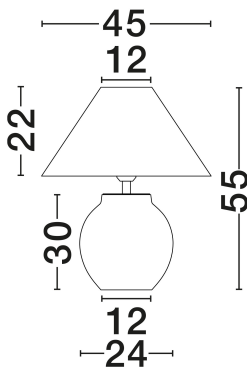

NOVA LUCE

PRODUCT DATASHEET

Version: 001

PRODUCT PHOTOGRAPH

TECHNICAL DRAWING

GENERAL INFORMATION

Product Code	9620179
Collection	Indoor
Product Category	Table
Product Family	Lupe
Mounting Location	Table
Application Environment	Indoor
Specifications	N/A

DIMENSION & WEIGHT

LxWxH (cm)	D: 45 H: 55
Cut Out (cm)	N/A
Weight (Kgr)	2.7

MATERIAL & COLOR

Product Color	Grey & Beige & White
Body Material	Ceramic & Fabric

APPLICATION & MOUNTING

Ambient Working Temp.	Max 45°C
Type of Protection	IP20
Dimmable	Yes
Type of Dimming	N/A
Mounting type	Surface
Mounting Depth (cm)	N/A
Led Module Replaceable	Yes
Light Source	E27