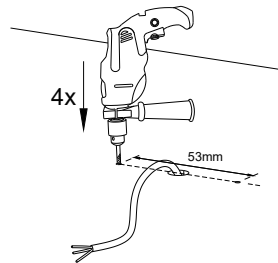

NOVA LUCE

9540207

1

Turn off the general switch

2

Drill holes

3

Apply screws

4

Apply the nut screw

5

Connect the wires

6

Apply the side screws

7

Turn on the general switch