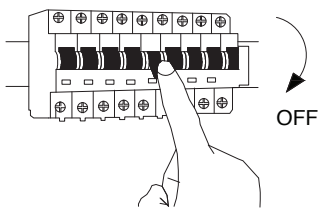

NOVA LUCE

9540207

1

Turn off the general switch

2

Drill holes

3

Apply screws

4

Apply the nut screw

5

Connect the wires

6

Apply the side screws

7

Turn on the general switch