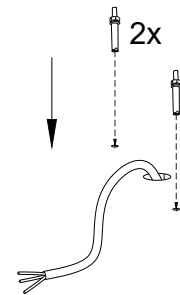

NOVA LUCE

9540207

1

Turn off the general switch

2

Drill holes

3

Apply screws

4

Apply the nut screw

5

Connect the wires

6

Apply the side screws

7

Turn on the general switch