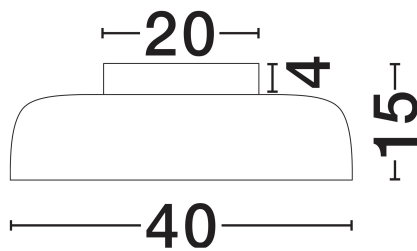

TECHNICAL DRAWING

APPLICATION & MOUNTING

Ambient Working Temp.	Max 45°C
Type of Protection	IP20
Dimmable	Yes
Type of Dimming	Triac
Mounting type	Surface
Mounting Depth (cm)	N/A
Led Module Replaceable	No
Light Source	LED

NOVA LUCE S.A

Schimatari Viotias
32009, Greece

+30 22620 58 121
+30 22620 56 743

info@novaluce.com
www.novaluce.com