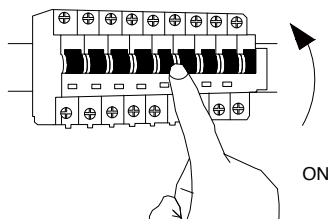

NOVA LUCE

9212911

1

Turn off the general switch

2

Drill holes & apply plastic anchors
With screws

3

Connect the wires

4

Apply the side screws

5

Turn on the general switch