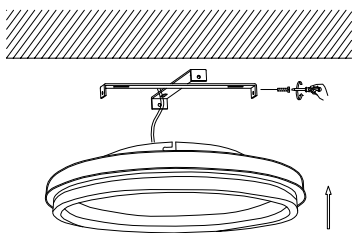

NOVA LUCE

9212911

1

Turn off the general switch

2

Drill holes & apply plastic anchors
With screws

3

Connect the wires

4

Apply the side screws

5

Turn on the general switch