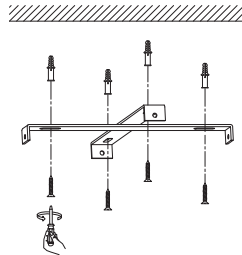

NOVA LUCE

9212911

1

Turn off the general switch

2

Drill holes & apply plastic anchors
With screws

3

Connect the wires

4

Apply the side screws

5

Turn on the general switch