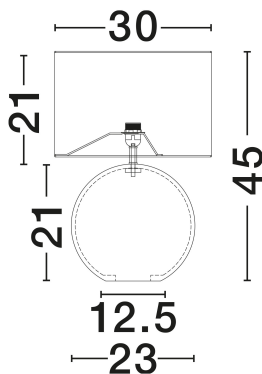

GENERAL INFORMATION

Product Code	9001126
Collection	Indoor
Product Category	Table
Product Family	Ever
Mounting Location	Table
Application Environment	Indoor
Specifications	N/A

DIMENSION & WEIGHT

LxWxH (cm)	D: 30 H: 44.5
Cut Out (cm)	N/A
Weight (Kgr)	0.98

MATERIAL & COLOR

Product Color	Matt White
Body Material	Papier Mache

APPLICATION & MOUNTING

Ambient Working Temp.	Max 45°C
Type of Protection	IP20
Dimmable	Yes
Type of Dimming	N/A
Mounting type	Surface
Mounting Depth (cm)	N/A
Led Module Replaceable	Yes
Light Source	E27

NOVA LUCE S.A

Schimatari Viotias
32009, Greece

+30 22620 58 121
+30 22620 56 743

info@novaluce.com
www.novaluce.com