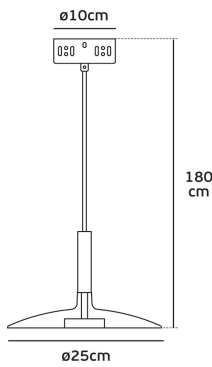

Dimensions