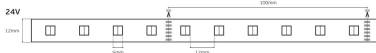

SINCE 1978

LEADING LIGHT

Product Datasheet

vkleadinglight.gr

CRi90

VK/24/5050W/CCT/60

Ledstrip SMD 2835, 24V, 18W/m, 963lm/m, 2400K+6000K (RGB+WW),
5m/roll, CRI>90, IP67

IP67

Dimensions

Gallery

Downloads

VK Leading Light

Since 1978