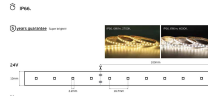

Dimensions

Gallery

LED Stripa CRi90, 24V

24V	6W/m	697lm/m	2700K	5m/roll	CRi>90	IP66
-----	------	---------	-------	---------	--------	------

Downloads

VK Leading Light

Since 1978

Technical Specifications	
Kelvin	2700K
Power	6W/m
Voltage	24V
Fitting	Ledstrips
Type	Light
Light source	SMD 2216 EPISTAR
Number of LED	60pcs/m
IP Rating	IP66
CRI	CRI>90
Dimmable	
Lifetime	50.000hrs
Meters	5m/roll
Working temperature	-10°C - 40°C
Storage temperature	-20°C - 60°C
PAGE	64 Technical 2024
NICKNAME	CRI90

Physical Specifications	
Width	13mm
Length	5m
Net weight of product (kg)	0.2935
Gross weight with inner box (kg)	0.4335
Gross weight with master box (kg)	9.31
Cut out	every 100mm

Illumination Data	
Lumen	697lm/m