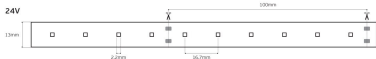

Dimensions

Gallery

LED Stripa CRi90, 24V

24V	6W/m	697lm/m	2700K	5m/roll	CRi>90	IP66
-----	------	---------	-------	---------	--------	------

Downloads

VK Leading Light

Since 1978

Technical Specifications	
Kelvin	2700K
Power	6W/m
Voltage	24V
Fitting	Ledstrips
Type	Light
Light source	SMD 2216 EPISTAR
Number of LED	60pcs/m
IP Rating	IP66
CRI	CRI>90
Dimmable	
Lifetime	50.000hrs
Meters	5m/roll
Working temperature	-10°C - 40°C
Storage temperature	-20°C - 60°C
PAGE	64 Technical 2024
NICKNAME	CRI90

Physical Specifications	
Width	13mm
Length	5m
Net weight of product (kg)	0.2935
Gross weight with inner box (kg)	0.4335
Gross weight with master box (kg)	9.31
Cut out	every 100mm

Illumination Data	
Lumen	697lm/m

Packing Info	
Pcs/carton	20pcs

Certification & Warranty

Guarantee	5 years
-----------	---------

Energy Label

The image shows an energy label for a VK LEADING LIGHT. At the top left is the European Union flag and the word "ENERGY" with a lightning bolt icon. Below this, the text "VK LEADING LIGHT" and the model number "VK/24/2216W/927/60" are displayed. The central part of the label features a vertical scale of energy efficiency classes from A to G, represented by colored arrows pointing right. Class A is green, B is light green, C is yellow-green, D is yellow, E is orange-yellow, F is orange, and G is red. A black arrow points to class F. Below the scale, the energy consumption is listed as "30 kWh/1000h". To the right of this text is a QR code and the date "2019/2015".