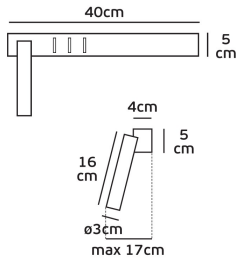

### Dimensions

### Gallery

Leading Light Led

Olo

LED	RIGHT
<p><b>TECHNICAL SPECIFICATIONS</b></p> <p>Model: OLO</p> <p>Power: 3W &amp; 2x6W</p> <p>Voltage: 220-240V</p> <p>Color Temperature: 3000K</p> <p>Beam Angle: 25°</p> <p>Light Output: 754lm</p> <p>Material: Aluminum</p> <p>Finish: Black</p> <p>Dimensions: 40x5x4cm</p> <p>Weight: 0.5kg</p> <p>IP Rating: IP20</p>	

Physical Specifications	
Color	Black
Material	Aluminium, iron, acrylic
Width	4cm
Length	40cm (adjustable body 16xø3cm)
Height	5cm
Net weight of product (kg)	0.9
Gross weight with inner box (kg)	0.98
Gross weight with master box (kg)	20.6
Width (inner box)	6cm
Length (inner box)	9cm
Height (inner box)	41.5cm

## Illumination Data

Lumen	754lm
Beam angle	25°
Lighting direction	