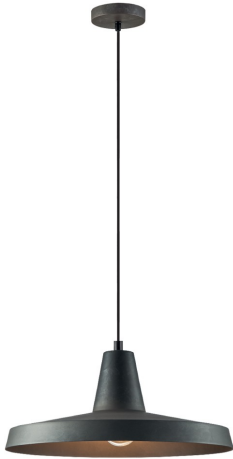

## VK/03166/G

Pendant light metallic, 240V, E27, Max 20W (LED), IP20, ø30x15.5cm, dark grey

IP20

Dimensions	Gallery	Downloads

VK Leading Light

Since 1978

Technical Specifications	
Power	Max 20W (LED)
Voltage	240V
Lampholder	E27
Fitting	Pendant
Type	Light
Safety class	
IP Rating	<b>IP20</b>
Cable Length	1m
Working temperature	-20-40°C
PAGE	136 Decorative 2024
NICKNAME	Aimi

Physical Specifications	
Cable	Black
Color	Dark grey
Material	Metal
Width	ø30cm
Length	118cm
Height	15.5cm
Net weight of product (kg)	0.92
Gross weight with inner box (kg)	1.58
Gross weight with master box (kg)	1.58