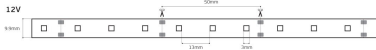

SINCE 1978

LEADING LIGHT

Product Datasheet

vkleadinglight.gr

CRI80

VK/12/3528J/D/60

Ledstrip SMD 2835, 12V, 5W/m, 728lm/m, 6000K, 5m/roll, CRI>80, IP55

IP55

Dimensions

Gallery

Downloads

Ledstrip CRI>80, 12V

| Model | Power | Length | Width | Height | Weight | Temp. | Beam | Color | Notes |
|------------------|-------|--------|-------|--------|--------|-------|---------|--------|-------|
| VK/12/3528J/D/60 | 5W/m | 5m | 13mm | 5mm | 0.05kg | 6000K | 728lm/m | CRI>80 | IP55 |

5 pin.

| Technical Specifications | |
|--------------------------|---|
| Kelvin | 6000K |
| Power | 5W/m |
| Voltage | 12V |
| Fitting | Ledstrips |
| Type | Light |
| Light source | SMD 2835 |
| Number of LED | 60pcs/m |
| IP Rating | IP55 |
| CRI | CRI>80 |
| Dimmable |  |
| Lifetime | 50.000hrs |
| Meters | 5m/roll |
| Working temperature | -25°C - 60°C |
| Storage temperature | -40°C - 80°C |
| PAGE | 78 Technical 2024 |
| NICKNAME | CRI80 |

| Physical Specifications | |
|-----------------------------------|------------|
| Width | 9.9mm |
| Length | 5m |
| Net weight of product (kg) | 0.14 |
| Gross weight with inner box (kg) | 0.16 |
| Gross weight with master box (kg) | 8 |
| Cut out | every 50mm |