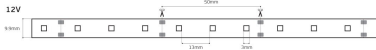

SINCE 1978

LEADING LIGHT

Product Datasheet

vkleadinglight.gr

CRi80

VK/12/3528J/C/60

Ledstrip SMD 2835, 12V, 5W/m, 724lm/m, 4000K, 5m/roll, CRI>80, IP55

IP55

Dimensions

Gallery

Downloads

Ledstrip CRi80, 5m

SPECIFICAZIONE LED		Lunghezza		Potenza		Luminosità		Temperatura colore		Ciclo di vita	
Modello	Descrizione	mm	m	W/m	W	lm/m	lm	K	lm/h	h	h
VK/12/3528J/C/60	Ledstrip SMD 2835, 12V, 5W/m, 724lm/m, 4000K, 5m/roll, CRI>80, IP55	50	5	5	25	724	3620	4000	50000	50000	50000

5 m/m

VK Leading Light

Since 1978

Technical Specifications	
Kelvin	4000K
Power	5W/m
Voltage	12V
Fitting	Ledstrips
Type	Light
Light source	SMD 2835
Number of LED	60pcs/m
IP Rating	IP55
CRI	CRI>80
Dimmable	
Lifetime	50.000hrs
Meters	5m/roll
Working temperature	-25°C - 60°C
Storage temperature	-40°C - 80°C
PAGE	78 Technical 2024
NICKNAME	CRI80

Physical Specifications	
Width	9.9mm
Length	5m
Net weight of product (kg)	0.14
Gross weight with inner box (kg)	0.16
Gross weight with master box (kg)	8
Cut out	every 50mm

Illumination Data	
Lumen	724lm/m