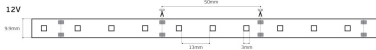

### Dimensions

Physical Specifications	
Width	9.9mm
Length	5m
Net weight of product (kg)	0.14
Gross weight with inner box (kg)	0.16
Gross weight with master box (kg)	8
Cut out	every 50mm

Illumination Data	
Lumen	586lm/m