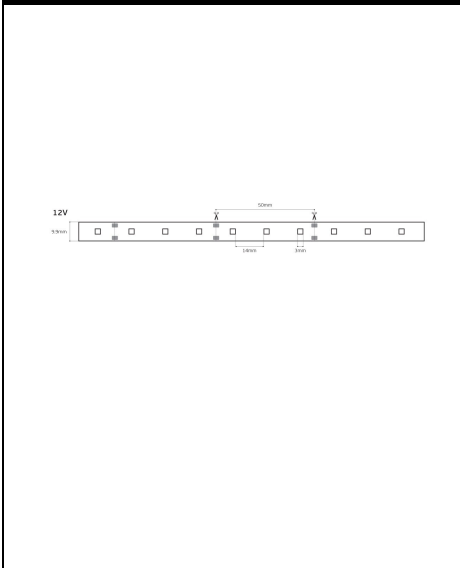

## VK/12/3528/W/60

Ledstrip SMD 2835, 12V, 5W/m, 641lm/m, 3000K, 5m/roll, CRI>80, IP20

IP20

### Dimensions

### Downloads

VK Leading Light

Since 1978

Technical Specifications	
Kelvin	3000K
Power	5W/m
Voltage	12V
Fitting	Ledstrips
Type	Light
Light source	SMD 2835
Number of LED	60pcs/m
IP Rating	<b>IP20</b>
CRI	CRI>80
Dimmable	
Lifetime	50.000hrs
Meters	5m/roll
Working temperature	-25°C - 60°C
Storage temperature	-40°C - 80°C
PAGE	68 Technical 2024
NICKNAME	CRI80

Physical Specifications	
Width	9.9mm
Length	5m
Net weight of product (kg)	0.14
Gross weight with inner box (kg)	0.16
Gross weight with master box (kg)	8
Cut out	every 50mm

Illumination Data	
Lumen	641lm/m