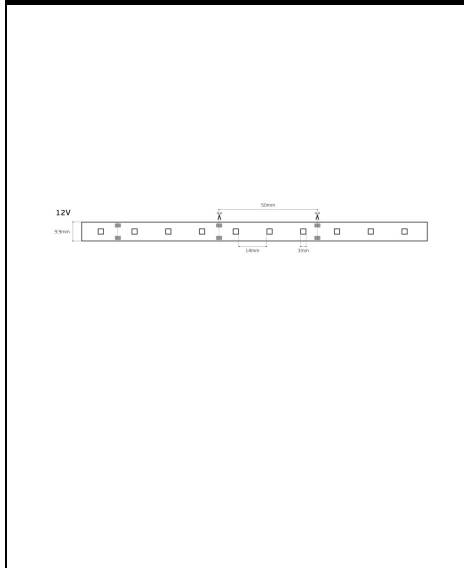

## VK/12/3528/WW/60

Ledstrip SMD 2835, 12V, 5W/m, 629lm/m, 2700K, 5m/roll, CRI>80, IP20

IP20

### Dimensions

### Downloads

VK Leading Light

Since 1978

Technical Specifications	
Kelvin	2700K
Power	5W/m
Voltage	12V
Fitting	Ledstrips
Type	Light
Light source	SMD 2835
Number of LED	60pcs/m
IP Rating	<b>IP20</b>
CRI	CRI>80
Dimmable	
Lifetime	50.000hrs
Meters	5m/roll
Working temperature	-25°C - 60°C
Storage temperature	-40°C - 80°C
PAGE	68 Technical 2024
NICKNAME	CRi80

Physical Specifications	
Width	9.9mm
Length	5m
Net weight of product (kg)	0.14
Gross weight with inner box (kg)	0.16
Gross weight with master box (kg)	8
Cut out	every 50mm

Illumination Data	
Lumen	629lm/m