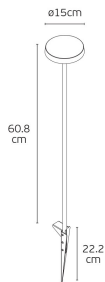

SINCE 1978

LEADING LIGHT

Product Datasheet

vkleadinglight.gr

Mush

VK/02276/AN/W/60

Anthracite. 3000K. 8W. 463lm. 180°. DC24V. LED Philips. 50.000hrs.
Dimmable No. -20°C → 60°C. Outdoor ground. CRI>90. 60.8cm.
Aluminum. IP65

IP65

Dimensions

Gallery

Downloads

VK Leading Light

Since 1978

Technical Specifications	
Kelvin	3000K
Power	8W
Voltage	DC24V
Fitting	Outdoor ground
Type	Light
Safety class	N3
Light source	PHILIPS
IP Rating	IP65
CRI	CRI>90
Dimmable	
Lifetime	50.000hrs
Clicks	10,000
Working temperature	-20°C-60°C
PAGE	374 New Products 2026
NICKNAME	Mush

Physical Specifications	
Family	Mush
Color	Anthracite
Material	Aluminum
Width	ø15cm
Length	ø15cm
Height	60.8cm (+22.2cm of spike)
Net weight of product (kg)	1.08kg
Gross weight with inner box (kg)	1.58kg
Width (inner box)	19cm
Length (inner box)	88cm
Height (inner box)	11.5cm

Illumination Data

Lumen	463lm
Beam angle	180°
Lighting direction	

Packing Info

Pcs/carton	20pcs
------------	-------

Certification & Warranty

Guarantee	3 years
-----------	---------

Energy Label

ENERGY