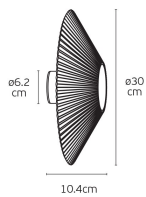

### Dimensions

Physical Specifications	
Family	Amelie
Color	Black
Material	Aluminum + PC
Width	ø30cm
Length	ø30cm
Height	10.4cm
Net weight of product (kg)	1.50kg
Gross weight with inner box (kg)	2.40kg
Width (inner box)	18cm
Length (inner box)	36.8cm
Height (inner box)	36.3cm

## Illumination Data

Lumen	1546lm
Beam angle	85°
Lighting direction	