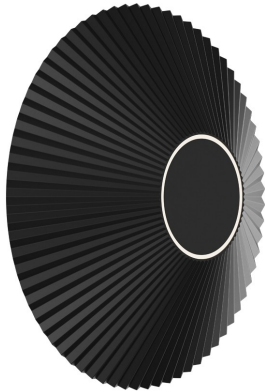

SINCE 1978

LEADING LIGHT

Product Datasheet

vkleadinglight.gr

Amelie

VK/02280/WA/B/W

Black. 3000K. 15W. 1546lm. AC220-240V. 85°. LED Bridgelux. Driver Eaglerise. 50.000hrs. Dimmable No. -20°C → 45°C. CRI>90. Outdoor wall. CRI>90. ø30cm. Aluminum+PC. IP65