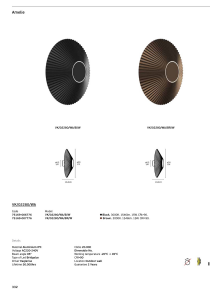

Gallery

Downloads

VK Leading Light

Since 1978