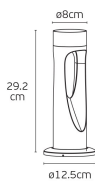

SINCE 1978

LEADING LIGHT

Product Datasheet

vkleadinglight.gr

Korn

VK/02275/RB/W/30

Rust Brown. 3000K. 6W. 237lm. 142°. AC220-240V. LED CREE.
50.000hrs. Dimmable No. -20°C → 60°C. Outdoor ground. CRI>90.
29.2cm. Aluminum. IP65

IP65

Dimensions

Gallery

Downloads

VK Leading Light

Since 1978

Technical Specifications	
Kelvin	3000K
Power	6W
Voltage	AC220-240V
Fitting	Outdoor ground
Type	Light
Safety class	⚡
Light source	Cree
IP Rating	IP65
CRI	CRI>90
Dimmable	
Lifetime	50.000hrs
Clicks	10,000
Working temperature	-20°C-60°C
PAGE	318 New Products 2026
NICKNAME	Korn

Physical Specifications	
Family	Korn
Color	Rust brown
Material	Aluminum
Width	ø12.5cm
Length	ø12.5cm
Height	29.2cm
Gross weight with inner box (kg)	1kg
Width (inner box)	13cm
Length (inner box)	13cm
Height (inner box)	31.5cm

Illumination Data

Lumen	237lm
Beam angle	142°
Lighting direction	

Packing Info

Pcs/carton	16pcs
------------	-------

Certification & Warranty

Guarantee	3 years
-----------	---------

Energy Label

ENERGY