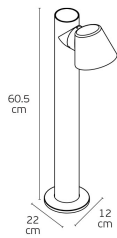

SINCE 1978

LEADING LIGHT

Product Datasheet

vkleadinglight.gr

Kover

VK/02273/RB/W/60

Rust Brown. 3000K. 12W. 566lm. 87°. AC220-240V. LED PHILIPS. 50.000hrs. Dimmable No. -20°C→ 60°C. Outdoor Ground. CRI>90. 60.5cm. Aluminum. IP65

IP65

Dimensions

Gallery

Downloads

VK Leading Light

Since 1978

Technical Specifications	
Kelvin	3000K
Power	12W
Voltage	AC220-240V
Fitting	Outdoor ground
Type	Light
Safety class	⚡
Light source	PHILIPS
IP Rating	IP65
CRI	CRI>90
Dimmable	
Lifetime	50.000hrs
Clicks	10,000
Working temperature	-20°C-60°C
PAGE	308 New Products 2026
NICKNAME	Kover

Physical Specifications	
Family	Kover
Color	Rust brown
Material	Aluminum
Width	12cm
Length	22cm
Height	60.5cm
Net weight of product (kg)	2.07kg
Gross weight with inner box (kg)	2.18kg
Width (inner box)	27cm
Length (inner box)	65.5cm
Height (inner box)	17.5cm

Illumination Data

Lumen	566lm
Beam angle	87°
Lighting direction	

Packing Info

Pcs/carton	6pcs
------------	------

Certification & Warranty

Guarantee	3 years
-----------	---------

Energy Label

ENERGY