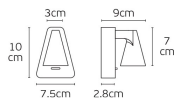

### Dimensions

Physical Specifications	
Adjustable	
Family	Trek
Color	Black
Material	Aluminum
Width	7.5cm
Length	10cm
Height	9cm
Net weight of product (kg)	0.32kg
Gross weight with inner box (kg)	0.36kg
Width (inner box)	10.5cm
Length (inner box)	10.5cm
Height (inner box)	8.5cm