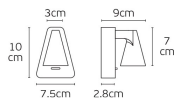

### Dimensions

| Physical Specifications          |   |
|----------------------------------|---|
| Adjustable                       |  |
| Family                           | Trek  |
| Color                            | White   |
| Material                         | Aluminum  |
| Width                            | 7.5cm   |
| Length                           | 10cm  |
| Height                           | 9cm   |
| Net weight of product (kg)       | 0.32kg  |
| Gross weight with inner box (kg) | 0.36kg  |
| Width (inner box)                | 10.5cm  |
| Length (inner box)               | 10.5cm  |
| Height (inner box)               | 8.5cm   |