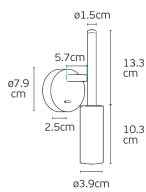

IP20

Dimensions

Gallery

Downloads

VK Leading Light

Since 1978

Technical Specifications	
Kelvin	3000K
Power	6W
Voltage	AC220-240V
Extra	With ON/OFF switch
Fitting	Wall/Reading
Type	Light
Safety class	
Light source	Bridgelux
IP Rating	IP20
CRI	CRI>80
Dimmable	
Lifetime	3 years
Clicks	5,000
Driver	Eaglerise
Working temperature	<35°C
PAGE	218 New Products 2026
NICKNAME	Nook

Physical Specifications	
Adjustable	
Family	Nook
Color	Brown
Material	Aluminum + iron
Width	ø3.9cm
Length	23.6cm
Height	10.9cm
Net weight of product (kg)	0.32kg
Gross weight with inner box (kg)	0.37kg
Width (inner box)	10.5cm
Length (inner box)	25cm
Height (inner box)	8.5cm

Illumination Data

Lumen	690lm
Beam angle	28°
Lighting direction	

Packing Info

Pcs/carton	20pcs
------------	-------

Certification & Warranty

Guarantee	2 years
-----------	---------

Energy Label

VK LEADING LIGHT
VK/04706/BR/W