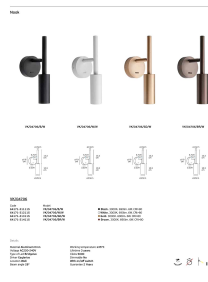

SINCE 1978

LEADING LIGHT

Product Datasheet

vkleadinglight.gr

Nook

VK/04706/BR/W

Brown. 3000K. 6W. 690lm. LED Bridgelux. AC220-240V. 28°. Wall/Reading light. ≤35°C. Working life 3 years. Dimmable No. With on/off switch. CRI>80. Aluminum+Iron. IP20

IP20

Dimensions

Gallery

Downloads

VK Leading Light

Since 1978

Technical Specifications	
Kelvin	3000K
Power	6W
Voltage	AC220-240V
Extra	With ON/OFF switch
Fitting	Wall/Reading
Type	Light
Safety class	
Light source	Bridgelux
IP Rating	IP20
CRI	CRI>80
Dimmable	
Lifetime	3 years
Clicks	5,000
Driver	Eaglerise
Working temperature	<35°C
PAGE	218 New Products 2026
NICKNAME	Nook

Physical Specifications	
Adjustable	
Family	Nook
Color	Brown
Material	Aluminum + iron
Width	ø3.9cm
Length	23.6cm
Height	10.9cm
Net weight of product (kg)	0.32kg
Gross weight with inner box (kg)	0.37kg
Width (inner box)	10.5cm
Length (inner box)	25cm
Height (inner box)	8.5cm