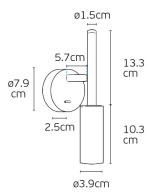

IP20

Dimensions

Gallery

Downloads

VK Leading Light

Since 1978

Technical Specifications	
Kelvin	3000K
Power	6W
Voltage	AC220-240V
Extra	With ON/OFF switch
Fitting	Wall/Reading
Type	Light
Safety class	
Light source	Bridgelux
IP Rating	IP20
CRI	CRI>80
Dimmable	
Lifetime	3 years
Clicks	5,000
Driver	Eaglerise
Working temperature	<35°C
PAGE	218 New Products 2026
NICKNAME	Nook

Physical Specifications	
Adjustable	
Family	Nook
Color	Gold
Material	Aluminum + iron
Width	ø3.9cm
Length	23.6cm
Height	10.9cm
Net weight of product (kg)	0.32kg
Gross weight with inner box (kg)	0.37kg
Width (inner box)	10.5cm
Length (inner box)	25cm
Height (inner box)	8.5cm

Illumination Data

Lumen	690lm
Beam angle	28°
Lighting direction	

Packing Info

Pcs/carton	20pcs
------------	-------

Certification & Warranty

Guarantee	2 years
-----------	---------

Energy Label

VK LEADING LIGHT
VK/04706/GD/W