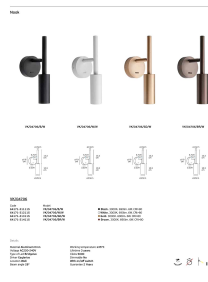

SINCE 1978

LEADING LIGHT

Product Datasheet

vkleadinglight.gr

Nook

VK/04706/GD/W

Gold. 3000K. 6W. 690lm. LED Bridgelux. Driver Eaglerise. AC220-240V. 28°. Wall/Reading light. ≤35°C. Working life 3 years. Dimmable No. With on/off switch. CRI>80. Aluminum+Iron. IP20

IP20

Dimensions

Gallery

Downloads

VK Leading Light

Since 1978

Technical Specifications	
Kelvin	3000K
Power	6W
Voltage	AC220-240V
Extra	With ON/OFF switch
Fitting	Wall/Reading
Type	Light
Safety class	
Light source	Bridgelux
IP Rating	IP20
CRI	CRI>80
Dimmable	
Lifetime	3 years
Clicks	5,000
Driver	Eaglerise
Working temperature	<35°C
PAGE	218 New Products 2026
NICKNAME	Nook

Physical Specifications	
Adjustable	
Family	Nook
Color	Gold
Material	Aluminum + iron
Width	ø3.9cm
Length	23.6cm
Height	10.9cm
Net weight of product (kg)	0.32kg
Gross weight with inner box (kg)	0.37kg
Width (inner box)	10.5cm
Length (inner box)	25cm
Height (inner box)	8.5cm

Illumination Data

Lumen	690lm
Beam angle	28°
Lighting direction	

Packing Info

Pcs/carton	20pcs
------------	-------

Certification & Warranty

Guarantee	2 years
-----------	---------

Energy Label

VK LEADING LIGHT
VK/04706/GD/W