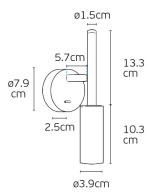

IP20

Dimensions

Gallery

Downloads

VK Leading Light

Since 1978

Technical Specifications	
Kelvin	3000K
Power	6W
Voltage	AC220-240V
Extra	With ON/OFF switch
Fitting	Wall/Reading
Type	Light
Safety class	
Light source	Bridgelux
IP Rating	IP20
CRI	CRI>80
Dimmable	
Lifetime	3 years
Clicks	5,000
Driver	Eaglerise
Working temperature	<35°C
PAGE	218 New Products 2026
NICKNAME	Nook

Physical Specifications	
Adjustable	
Family	Nook
Color	White
Material	Aluminum + iron
Width	ø3.9cm
Length	23.6cm
Height	10.9cm
Net weight of product (kg)	0.32kg
Gross weight with inner box (kg)	0.37kg
Width (inner box)	10.5cm
Length (inner box)	25cm
Height (inner box)	8.5cm

Illumination Data

Lumen	690lm
Beam angle	28°
Lighting direction	

Packing Info

Pcs/carton	20pcs
------------	-------

Certification & Warranty

Guarantee	2 years
-----------	---------

Energy Label

ENERGY