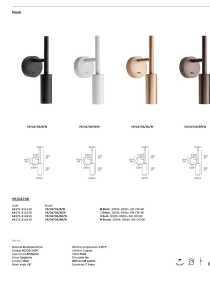

SINCE 1978

LEADING LIGHT

Product Datasheet

vkleadinglight.gr

Nook

VK/04706/W/W

White. 3000K. 6W. 690lm. LED Bridgelux. Driver Eaglerise. AC220-240V. 28°. Wall/Reading light. ≤35°C. Working life 3 years. Dimmable No. With on/off switch. CRI>80. Aluminum+Iron. IP20

IP20

Dimensions

Gallery

Downloads

VK Leading Light

Since 1978

Technical Specifications	
Kelvin	3000K
Power	6W
Voltage	AC220-240V
Extra	With ON/OFF switch
Fitting	Wall/Reading
Type	Light
Safety class	
Light source	Bridgelux
IP Rating	IP20
CRI	CRI>80
Dimmable	
Lifetime	3 years
Clicks	5,000
Driver	Eaglerise
Working temperature	<35°C
PAGE	218 New Products 2026
NICKNAME	Nook

Physical Specifications	
Adjustable	
Family	Nook
Color	White
Material	Aluminum + iron
Width	ø3.9cm
Length	23.6cm
Height	10.9cm
Net weight of product (kg)	0.32kg
Gross weight with inner box (kg)	0.37kg
Width (inner box)	10.5cm
Length (inner box)	25cm
Height (inner box)	8.5cm