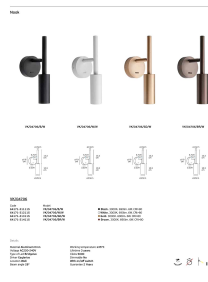

Gallery

Downloads

VK Leading Light

Since 1978