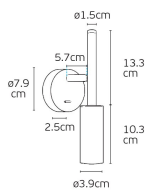

### Dimensions

Physical Specifications	
Adjustable	
Family	Nook
Color	Black
Material	Aluminum + iron
Width	ø3.9cm
Length	23.6cm
Height	10.9cm
Net weight of product (kg)	0.32kg
Gross weight with inner box (kg)	0.37kg
Width (inner box)	10.5cm
Length (inner box)	25cm
Height (inner box)	8.5cm

## Illumination Data

Lumen	690lm
Beam angle	28°
Lighting direction	