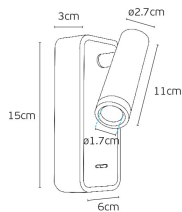

SINCE 1978

LEADING LIGHT

Product Datasheet

vkleadinglight.gr

Novel

VK/04705/DW-B/W

Black+Wood. 3000K. 3W. 230lm. LED CREE. Driver Eaglerise. AC220-240V. 30°. Wall/Reading light. ≤35°C. Working life 3 years. Dimmable No. With on/off switch. CRI>80. Aluminum. IP20

IP20

Dimensions

Gallery

Downloads

VK Leading Light

Since 1978

Technical Specifications	
Kelvin	3000K
Power	3W
Voltage	AC220-240V
Extra	With ON/OFF switch
Fitting	Wall/Reading
Type	Light
Safety class	
Light source	Cree
IP Rating	IP20
CRI	CRI>80
Dimmable	
Lifetime	3 years
Clicks	5,000
Driver	Eaglerise
Working temperature	<35°C
PAGE	216 New Products 2026
NICKNAME	Novel

Physical Specifications	
Adjustable	
Family	Novel
Color	Black + wood
Material	Aluminum
Width	6cm
Length	15cm
Height	ø2.7 + 3cm
Net weight of product (kg)	0.35kg
Gross weight with inner box (kg)	0.4kg
Width (inner box)	10cm
Length (inner box)	17cm
Height (inner box)	6cm