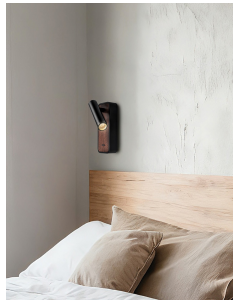

SINCE 1978

LEADING LIGHT

Product Datasheet

vkleadinglight.gr

Novel

VK/04705/DW-B/W

Black+Wood. 3000K. 3W. 230lm. LED CREE. Driver Eaglerise. AC220-240V. 30°. Wall/Reading light. ≤35°C. Working life 3 years. Dimmable No. With on/off switch. CRI>80. Aluminum. IP20

IP20

Dimensions

Gallery

Downloads

VK Leading Light

Since 1978

Technical Specifications	
Kelvin	3000K
Power	3W
Voltage	AC220-240V
Extra	With ON/OFF switch
Fitting	Wall/Reading
Type	Light
Safety class	
Light source	Cree
IP Rating	IP20
CRI	CRI>80
Dimmable	
Lifetime	3 years
Clicks	5,000
Driver	Eaglerise
Working temperature	<35°C
PAGE	216 New Products 2026
NICKNAME	Novel

Physical Specifications	
Adjustable	
Family	Novel
Color	Black + wood
Material	Aluminum
Width	6cm
Length	15cm
Height	ø2.7 + 3cm
Net weight of product (kg)	0.35kg
Gross weight with inner box (kg)	0.4kg
Width (inner box)	10cm
Length (inner box)	17cm
Height (inner box)	6cm