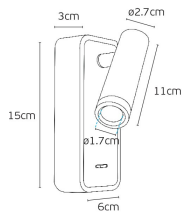

SINCE 1978

LEADING LIGHT

Product Datasheet

vkleadinglight.gr

Novel

VK/04705/LW-W/W

White+Wood. 3000K. 3W. 230lm. LED CREE. Driver Eaglerise. AC220-240V. 30°. Wall/Reading light. ≤35°C. Working life 3 years. Dimmable No. With on/off switch. CRI>80. Aluminum. IP20

IP20

Dimensions

Gallery

Downloads

VK Leading Light

Since 1978

Technical Specifications	
Kelvin	3000K
Power	3W
Voltage	AC220-240V
Extra	With ON/OFF switch
Fitting	Wall/Reading
Type	Light
Safety class	
Light source	Cree
IP Rating	IP20
CRI	CRI>80
Dimmable	
Lifetime	3 years
Clicks	5,000
Driver	Eaglerise
Working temperature	<35°C
PAGE	216 New Products 2026
NICKNAME	Novel

Physical Specifications	
Adjustable	
Family	Novel
Color	White + wood
Material	Aluminum
Width	6cm
Length	15cm
Height	ø2.7 + 3cm
Net weight of product (kg)	0.35kg
Gross weight with inner box (kg)	0.4kg
Width (inner box)	10cm
Length (inner box)	17cm
Height (inner box)	6cm