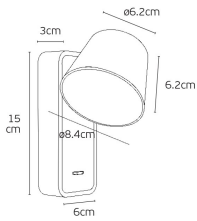

IP20

Dimensions

Gallery

Downloads

VK Leading Light

Since 1978

Technical Specifications	
Kelvin	3000K
Power	6W
Voltage	AC220-240V
Extra	With ON/OFF switch
Fitting	Wall/Reading
Type	Light
Safety class	
Light source	OSRAM
IP Rating	IP20
CRI	CRI>80
Dimmable	
Lifetime	3 years
Clicks	5,000
Driver	Eaglerise
Working temperature	<35°C
PAGE	214 New Products 2026
NICKNAME	Novel

Physical Specifications	
Adjustable	
Family	Novel
Color	White + wood
Material	Aluminum
Width	6cm
Length	15cm
Height	ø8.4cm + 3cm
Net weight of product (kg)	0.47kg
Gross weight with inner box (kg)	0.52kg
Width (inner box)	13.5cm
Length (inner box)	16.5cm
Height (inner box)	9cm

Illumination Data

Lumen	228lm
Beam angle	87°
Lighting direction	

Packing Info

Pcs/carton	20pcs
------------	-------

Certification & Warranty

Guarantee	2 years
-----------	---------

Energy Label

ENERGY