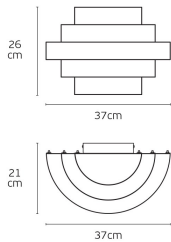

IP20

Dimensions

Gallery

Downloads

VK Leading Light

Since 1978

Technical Specifications	
Kelvin	3000K
Power	11W
Voltage	AC220-240V
Fitting	Wall
Type	Light
Safety class	⚡
Light source	SMD
IP Rating	IP20
CRI	CRI>80
Dimmable	🕒
Lifetime	30.000hrs
Clicks	15,000
Working temperature	-20°C-40°C
PAGE	208 New Products 2026
NICKNAME	Aleria

Physical Specifications	
Family	Aleria
Color	Beige
Material	Iron
Width	26cm
Length	37cm
Height	21cm
Net weight of product (kg)	1.9kg
Gross weight with inner box (kg)	2.60kg
Width (inner box)	28cm
Length (inner box)	39cm
Height (inner box)	25cm

Illumination Data

Lumen	1200lm
Beam angle	180°
Lighting direction	

Packing Info

Pcs/carton	1pc
------------	-----

Certification & Warranty

Guarantee	2 years
-----------	---------

Energy Label

VK LEADING LIGHT
VK/04688/WA/D/BG/W