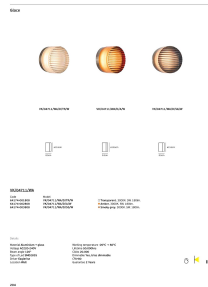

Dimensions

Gallery