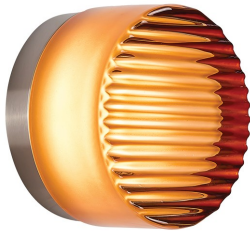

## VK/04711/WA/D/A/W

Amber . 3000K. 5W. 180lm. AC220-240V. 120°. LED SMD2835. Driver Eaglerise. Wall. -20°C → 60°C. 50.000hrs. Dimmable Yes, triac. CRI>80. Aluminum + glass. IP20

IP20

### Downloads

VK Leading Light

Since 1978

Technical Specifications	
Kelvin	3000K
Power	5W
Voltage	AC220-240V
Fitting	Wall
Type	Light
Safety class	
Light source	SMD 2835
IP Rating	<b>IP20</b>
CRI	CRI>80
Dimmable	 TRIAC
Lifetime	50.000hrs
Clicks	20,000
Driver	Eaglerise
Working temperature	-20°C-60°C
PAGE	204 New Products 2026
NICKNAME	Glace