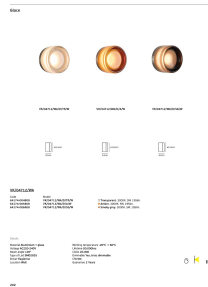

Dimensions

Gallery