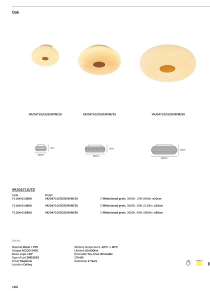

SINCE 1978

LEADING LIGHT

Product Datasheet

vkleadinglight.gr

Oak

VK/04710/CE/D/W/W/20

White/wood grain. 3000K. 12W. 840lm. ø20cm. AC220-240V. 120°. LED SMD2835. Driver Eaglerise. Ceiling. -20°C → 60°C. 50.000hrs. Dimmable Yes, triac. CRI>80. Metal + PVC. IP20

IP20

Dimensions

Gallery

Downloads

VK Leading Light

Since 1978

Technical Specifications	
Kelvin	3000K
Power	12W
Voltage	AC220-240V
Fitting	Ceiling
Type	Light
Safety class	
Light source	SMD 2835
IP Rating	IP20
CRI	CRI>80
Dimmable	 TRIAC
Lifetime	50.000hrs
Clicks	20,000
Driver	Eaglerise
Working temperature	-20°C-60°C
PAGE	184 New Products 2026
NICKNAME	Oak

Physical Specifications	
Family	Oak
Color	White/wood grain
Material	Metal + PVC
Width	ø20cm
Length	ø20cm
Height	9cm
Net weight of product (kg)	1.10kg
Gross weight with inner box (kg)	1.70kg
Width (inner box)	25cm
Length (inner box)	25cm
Height (inner box)	15cm