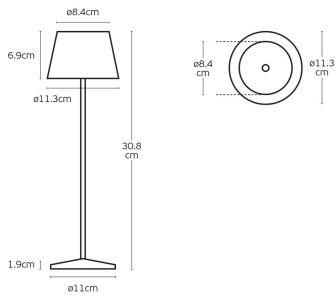

SINCE 1978

LEADING LIGHT

Product Datasheet

vkleadinglight.gr

Opos

VK/02216/SD/WW/30

OPOS Outdoor Table portable Led light, 2x2200mA lithium batteries, Matt Sand. 2200K/2700K. 2W. 242lm. CRI>80, ø11.3x30.8cm, dimmable, IP65

IP65

Dimensions

Gallery

Outdoor Portable LED Lights

Opos

Model	Color	Material	Height (cm)	Weight (kg)	Power (W)	Light Output (lm)	Color Temperature (K)	Beam Angle (°)	IP Rating
VK/02216/SD/WW/30	Matt Sand	Aluminum	30.8	0.8	2	242	2200K/2700K	120	IP65

Downloads

VK Leading Light

Since 1978

Technical Specifications	
Kelvin	2200K/2700K
Power	2W
Voltage	DC3.7V
Battery	2x2200mAh lithium battery
Charge	6.5 hours
Work time	>9 hours
Extra	With open switch. Included charging base. Without adapter
Fitting	Outdoor Portable LED
Type	Light
Safety class	
Light source	SMD
IP Rating	IP65
CRI	CRI>80
Dimmable	
Lifetime	25.000hrs
Clicks	30.000clicks
Working temperature	-20°C - 40°C
PAGE	722 Technical 2024
NICKNAME	Opos

Physical Specifications	
Color	Matt Sand
Material	Die-casting aluminum alloy
Width	ø8.4cm (top of hat)
Length	ø11cm (base)
Height	30.8cm
Net weight of product (kg)	0.967
Gross weight with master box (kg)	7.2
Width (inner box)	12.5cm
Length (inner box)	15cm
Height (inner box)	34cm