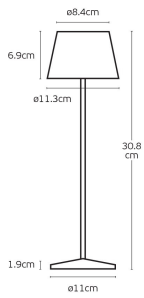

Dimensions