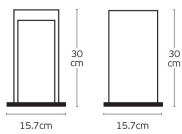

Dimensions

Gallery

Downloads

VK Leading Light

Since 1978

Technical Specifications	
Kelvin	3000K
Power	7W
Voltage	AC220-240V
Fitting	Outdoor Floor LED
Type	Light
Safety class	
Light source	SMD
IP Rating	IP65
CRI	CRI>80
Dimmable	
Lifetime	30.000hrs
PAGE	676 Technical 2024
NICKNAME	Natu

Physical Specifications	
Color	Wooden+Anthracite
Material	Die-cast aluminium, with SPC wood board.
Width	15.7cm
Length	15.7cm
Height	30cm
Net weight of product (kg)	3.34
Gross weight with inner box (kg)	3.75
Gross weight with master box (kg)	15.80

Illumination Data	
Lumen	156lm
Beam angle	48°
Lighting direction	

Packing Info	
Pcs/carton	4pcs

Certification & Warranty

Guarantee	3 years
-----------	---------

Energy Label

The image shows an energy label for a VK Leading Light. At the top left is the European Union flag and the word "ENERGY" with a lightning bolt icon. Below this, the text "VK LEADING LIGHT" and "VK/02214/WD/W/30" is displayed. A vertical scale of energy efficiency classes is shown, with arrows pointing to the right for classes A through F, and a black arrow pointing to the left for class G. Below the scale, the energy consumption is listed as "7 kWh/1000h". To the right of this text is a QR code and the date "2019/2015".