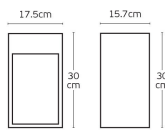

Dimensions

Gallery

Outdoor Floor Lights LED

Natu

TECHNICAL SPECIFICATIONS

Model:	VK/02213/WD/W/30
Power:	12W
Light Output:	297lm
Color Temperature:	3000K
Beam Angle:	48°
Material:	Wooden+Anthracite
Protection Class:	IP65
Dimensions (HxWxD):	30x17.5x15.7cm

VK

Downloads

VK Leading Light

Since 1978

Technical Specifications	
Kelvin	3000K
Power	12W
Voltage	AC220-240V
Fitting	Outdoor Floor LED
Type	Light
Safety class	
Light source	SMD
IP Rating	IP65
CRI	CRI>80
Dimmable	
Lifetime	30.000hrs
PAGE	674 Technical 2024
NICKNAME	Natu

Physical Specifications	
Color	Wooden+Anthracite
Material	Die-cast aluminium, with SPC wood board.
Width	17.5cm
Length	15.7cm
Height	30cm
Net weight of product (kg)	3.6
Gross weight with inner box (kg)	4
Gross weight with master box (kg)	8.80

Illumination Data	
Lumen	297lm
Beam angle	48°
Lighting direction	

Packing Info	
Pcs/carton	2pcs

Certification & Warranty

Guarantee	3 years
-----------	---------

Energy Label

The energy label features the EU flag and the word 'ENERGY' with a lightning bolt icon. Below this, it reads 'VK LEADING LIGHT' and 'VK/02213/WD/W/30'. A vertical scale of seven colored arrows (A-G) is shown, with the 'G' arrow highlighted in black and pointing to the left. At the bottom left, the energy consumption is listed as '12 kWh/1000h'. A QR code is located at the bottom right, with the date '2019/2015' printed vertically to its right.