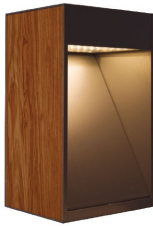

SINCE 1978

LEADING LIGHT

Product Datasheet

vkleadinglight.gr

Natu

VK/02213/WD/W/30

NATU Outdoor Floor Led light, 220-240V, Wooden+Anthracite. 3000K. 12W. 297lm. 48°, CRI>80. IP65, L30cm

IP65

Dimensions

Gallery

Outdoor Floor Lights LED

Natu

TECHNICAL SPECIFICATIONS

Model:	VK/02213/WD/W/30
Power:	12W
Light Output:	297lm
Color Temperature:	3000K
Beam Angle:	48°
Material:	Wooden+Anthracite
Protection Class:	IP65
Dimensions (HxWxD):	30x17.5x15.7cm