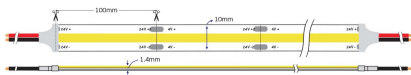

SINCE 1978

LEADING LIGHT

Product Datasheet

vkleadinglight.gr

Cob

VK/24/COB/930/512

Ledstrips Cob, 24V, 14W/m, 1.454lm/m, 3000K, 5m/roll, CRI>90, IP20

IP20

Dimensions

Gallery

Downloads

Ledstrips Cob CRI>90 3000K

Model	Voltage	Power	Length	Width	Height	Weight
VK/24/COB/930/512	24V	14W/m	5m	10mm	1.25mm	0.15kg

pdf. desc. download

VK Leading Light

Since 1978

Technical Specifications	
Kelvin	3000K
Power	14W/m
Voltage	24V
Extra	Cob
Fitting	Ledstrips, Cob
Type	Light
Light source	COB
Number of LED	512pcs/m
IP Rating	IP20
CRI	CRI>90
Dimmable	
Lifetime	50.000hrs
Meters	5m/roll
Working temperature	-10°C - 40°C
Storage temperature	-20°C - 60°C
PAGE	57 Technical 2024
NICKNAME	Cob

Physical Specifications	
Width	10mm
Length	5m
Height	1.4mm
Net weight of product (kg)	0.09
Gross weight with inner box (kg)	0.1715
Gross weight with master box (kg)	3.80
Cut out	every 100mm

Illumination Data	
Lumen	1.454lm/m