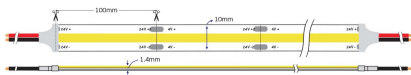

Ledstrips Cob CRI>90, 2700K, 14W/m

Model	Voltage	Power	Length	Beam Angle	Color	Temp	CR	IP
VK/24/COB/927/512	24V	14W/m	5m	30°	White	2700K	>90	IP20
VK/24/COB/927/512	24V	14W/m	5m	30°	White	2700K	>90	IP64

prod. desc. @ [VK Leading Light](#)

VK Leading Light

Since 1978