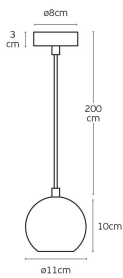

SINCE 1978

LEADING LIGHT

Product Datasheet

vkleadinglight.gr

Ada

VK/03324/PE/B

Pendant light. GU10. Max. 12W. (LED). IP20, Black

IP20

Dimensions

Gallery

Downloads

VK Leading Light

Since 1978

Technical Specifications

Power	Max 12W (LED)
Voltage	220-240V
Lampholder	GU10
Fitting	Pendant
Type	Light
Safety class	⚡
IP Rating	IP20
Cable Length	2000mm
PAGE	154 Decorative 2024
NICKNAME	Ada

Physical Specifications

Color	Black
Material	Ashwood & fabric cord
Length	ø11cm
Height	10cm
Net weight of product (kg)	0.6
Gross weight with master box (kg)	0.8
Width (inner box)	19cm
Length (inner box)	18cm
Height (inner box)	24cm