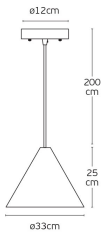

## VK/03329/PE/DW/33

Pendant light. E27. Max. 20W. (LED). ø33cm. IP20, Walnut wood

IP20

### Dimensions

### Downloads

**VK Leading Light**

Since 1978

Technical Specifications

Power	Max 20W (LED)
Voltage	220-240V
Lampholder	E27
Fitting	Pendant
Type	Light
Safety class	II
IP Rating	IP20
Cable Length	2000mm
PAGE	148 Decorative 2024
NICKNAME	Woody

Physical Specifications	
Color	Walnut wood
Material	Oakwood/Walnut wood, fabric cable, wood canopy
Length	ø33cm
Height	25cm
Net weight of product (kg)	0.8
Gross weight with master box (kg)	1.8
Width (inner box)	40cm
Length (inner box)	40cm
Height (inner box)	32cm