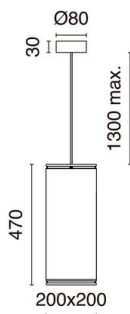

AKIRO 1014A-G05X1A-02-SC

Suspended Lamp AKIRO Small E27 15W Black Lino-saco

The family Akiro by Exo Lighting, designed by Nacho Timón, is a Japanese-inspired decorative collection. Made of steel and with a synthetic parchment shade, in the style of the Shoji doors, which allows to create an ideal light to get warm and sophisticated environments. Available in suspension version, table lamp and floor lamp.

Sources	E27 LED Bulb 15W max.
Lamp included	No
Beam	Diffuse

TECHNICAL DATA

Dimensions	Length x Width x Height x Height 2 (mm): 200 x 200 x 470 x 1300
IP	IP20
Protection class	Class I
Frequency	50/60 Hz
Input voltage	110-240V AC V
Weight	1.7 Kg